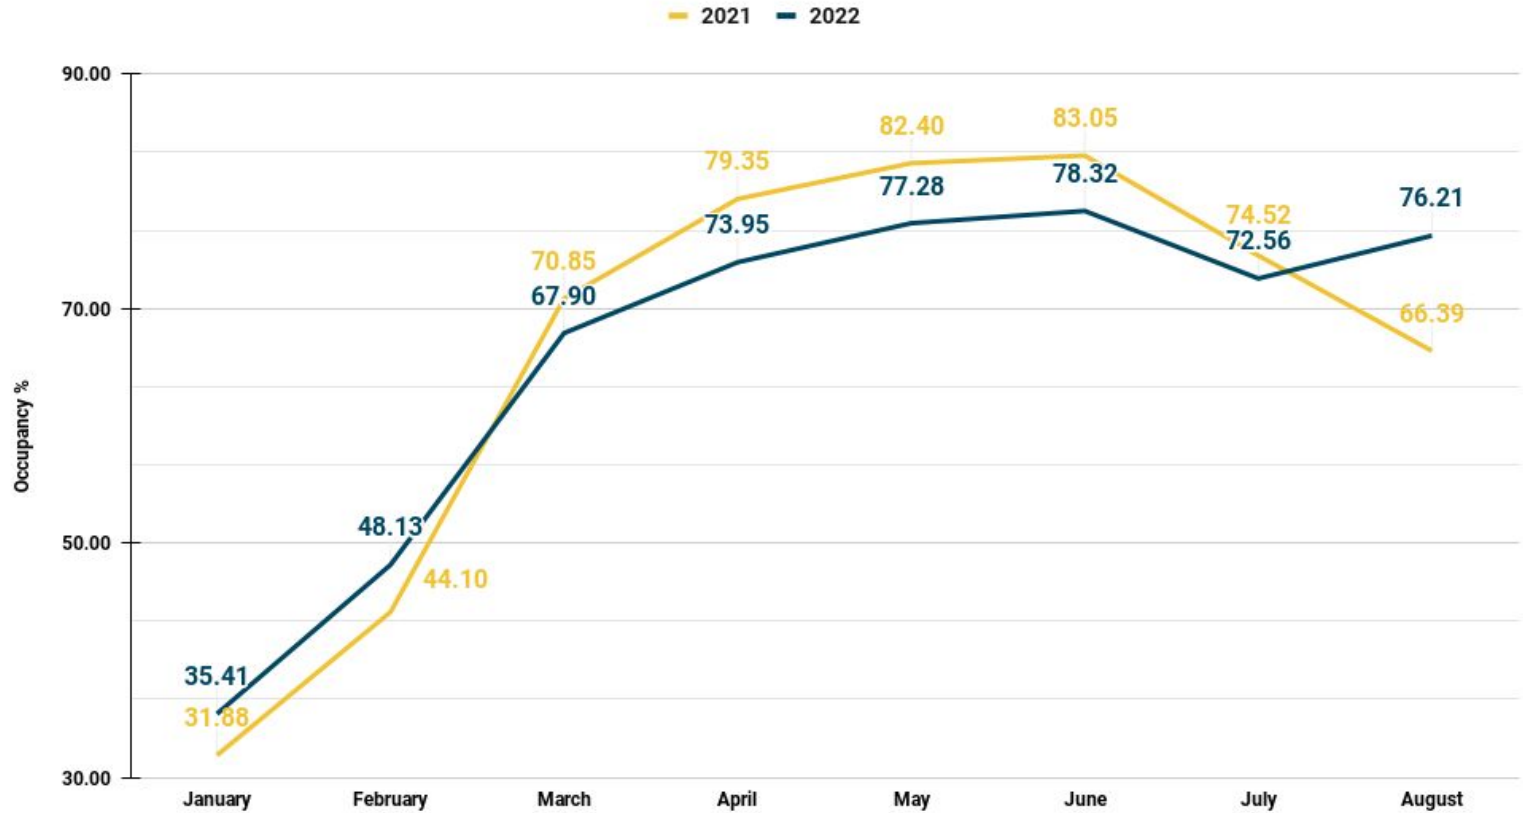

# Visitation Data & Trends

## Occupancy % by month, Jan-Aug, Year-over-Year

## VISA Spend \$ by month, Jan-July, Year-over-Year

## Domestic VISA Spend \$ by month, Jan-July, Year-over-Year