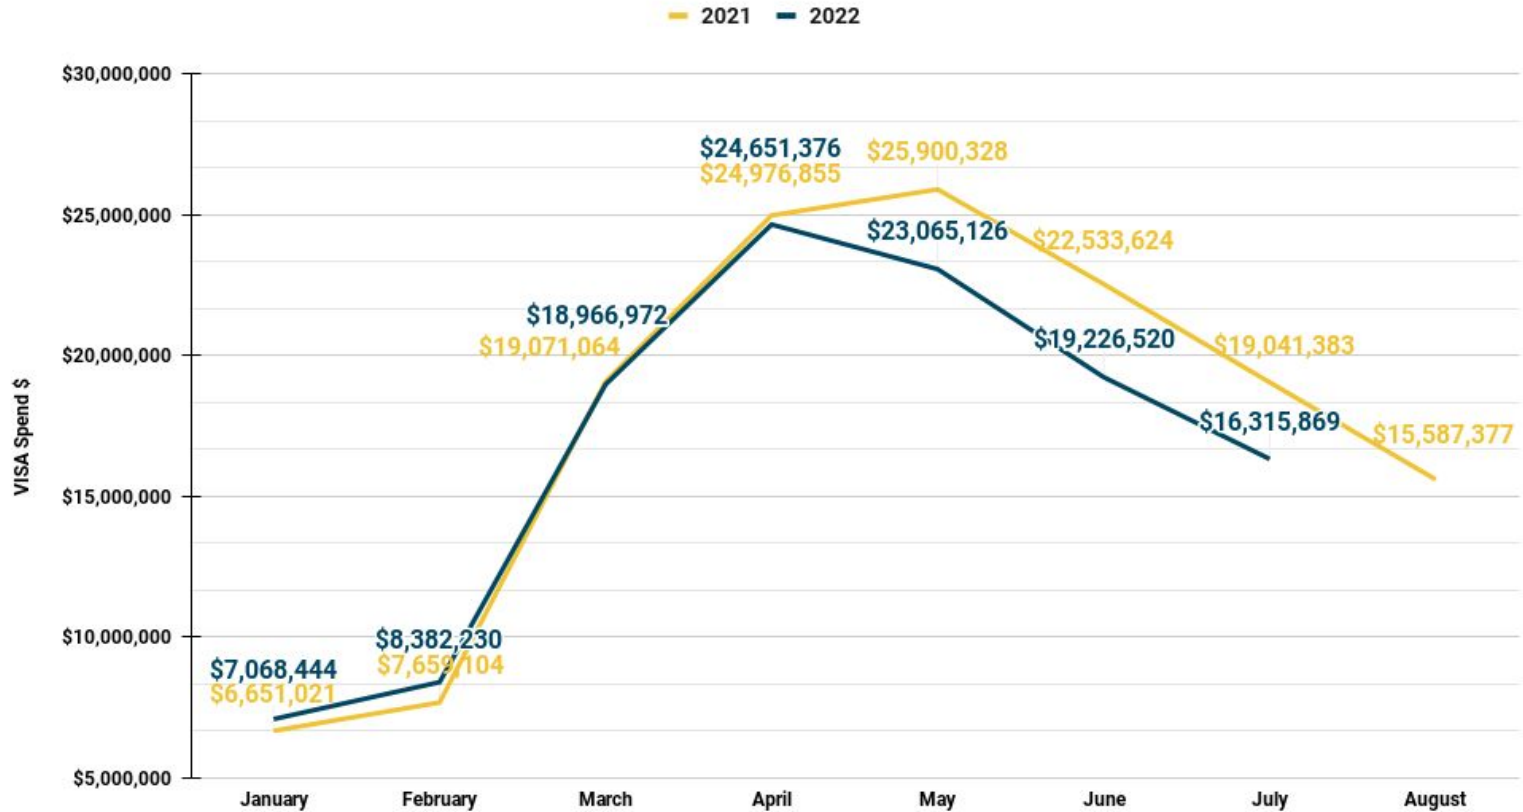

# Visitation Data & Trends

## Occupancy % by month, Jan-Aug, Year-over-Year

## VISA Spend \$ by month, Jan-July, Year-over-Year

## Domestic VISA Spend \$ by month, Jan-July, Year-over-Year