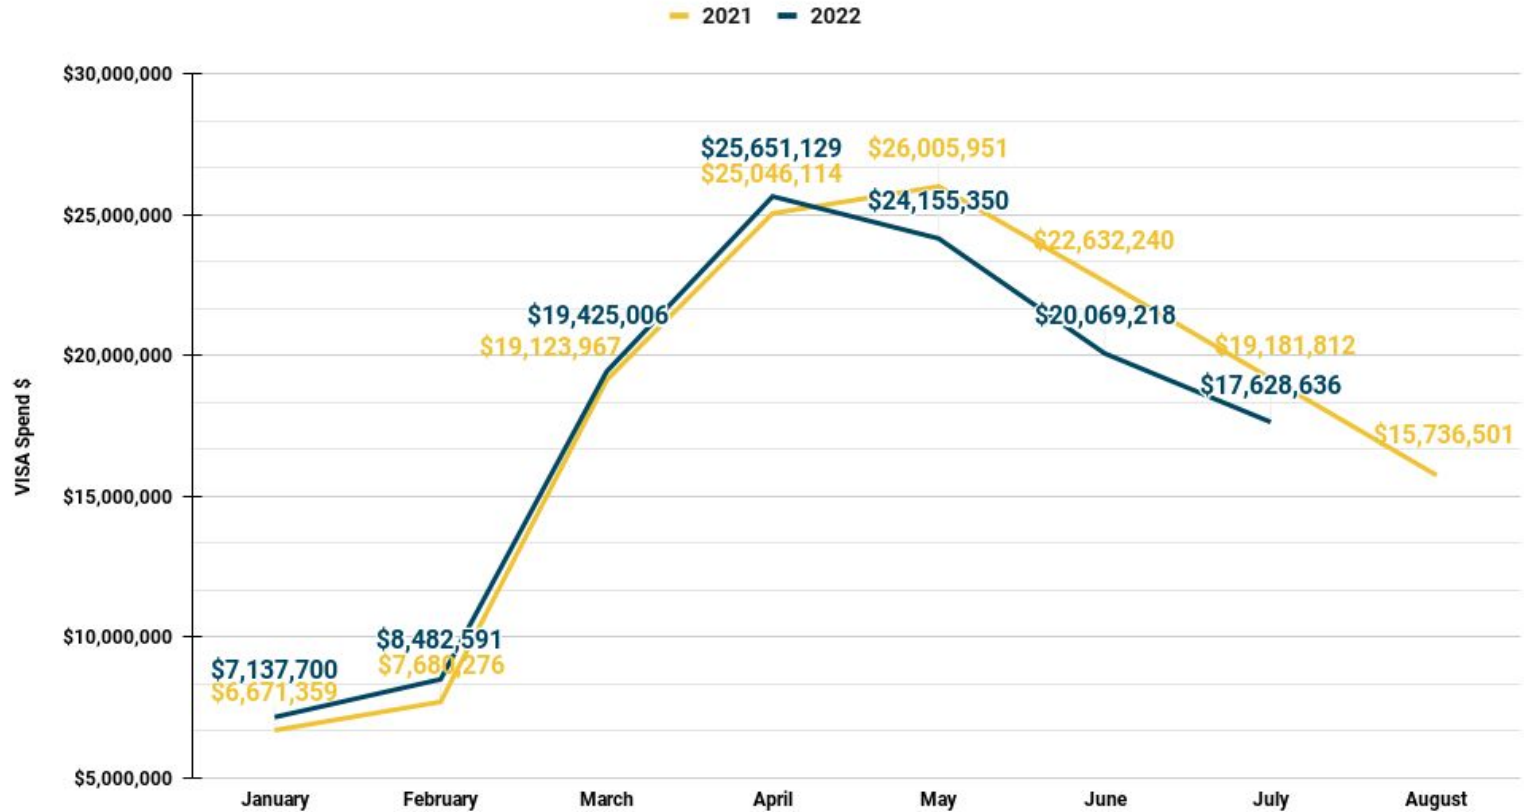

# Visitation Data & Trends

## Occupancy % by month, Jan-Aug, Year-over-Year

## VISA Spend \$ by month, Jan-July, Year-over-Year

## Domestic VISA Spend \$ by month, Jan-July, Year-over-Year