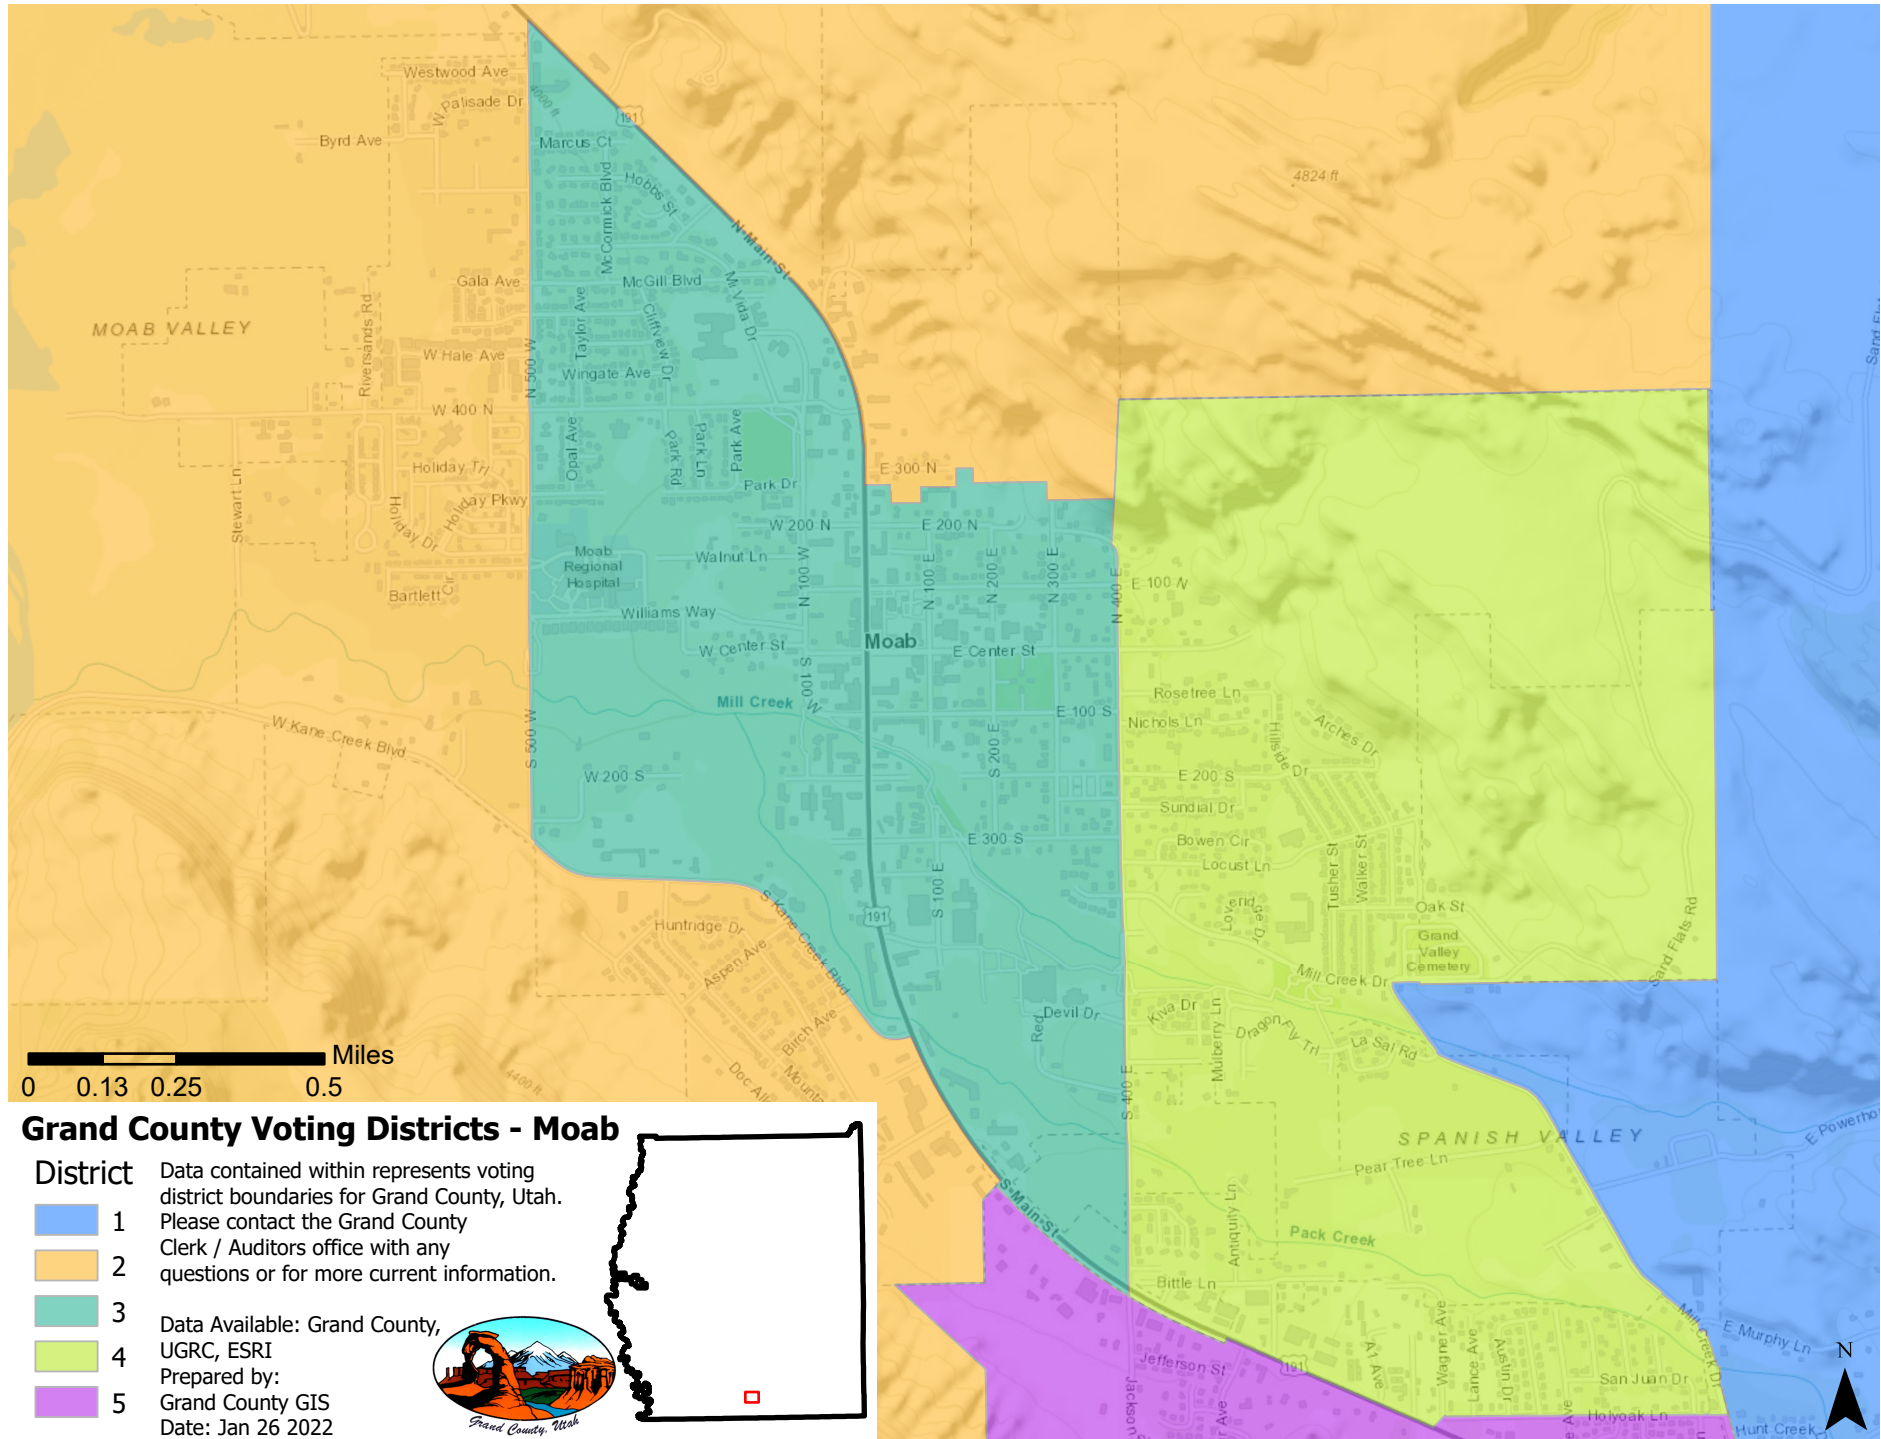

## Grand County Voting Districts

### District

- 1
- 2
- 3
- 4
- 5

Data contained within represents voting district boundaries for Grand County, Utah. Please contact the Grand County Clerk / Auditors office with any questions or for more current information.

Date: Jan 26 2022  
 Prepared by: Grand County GIS  
 Data Available: Grand County, UGRC, ESRI