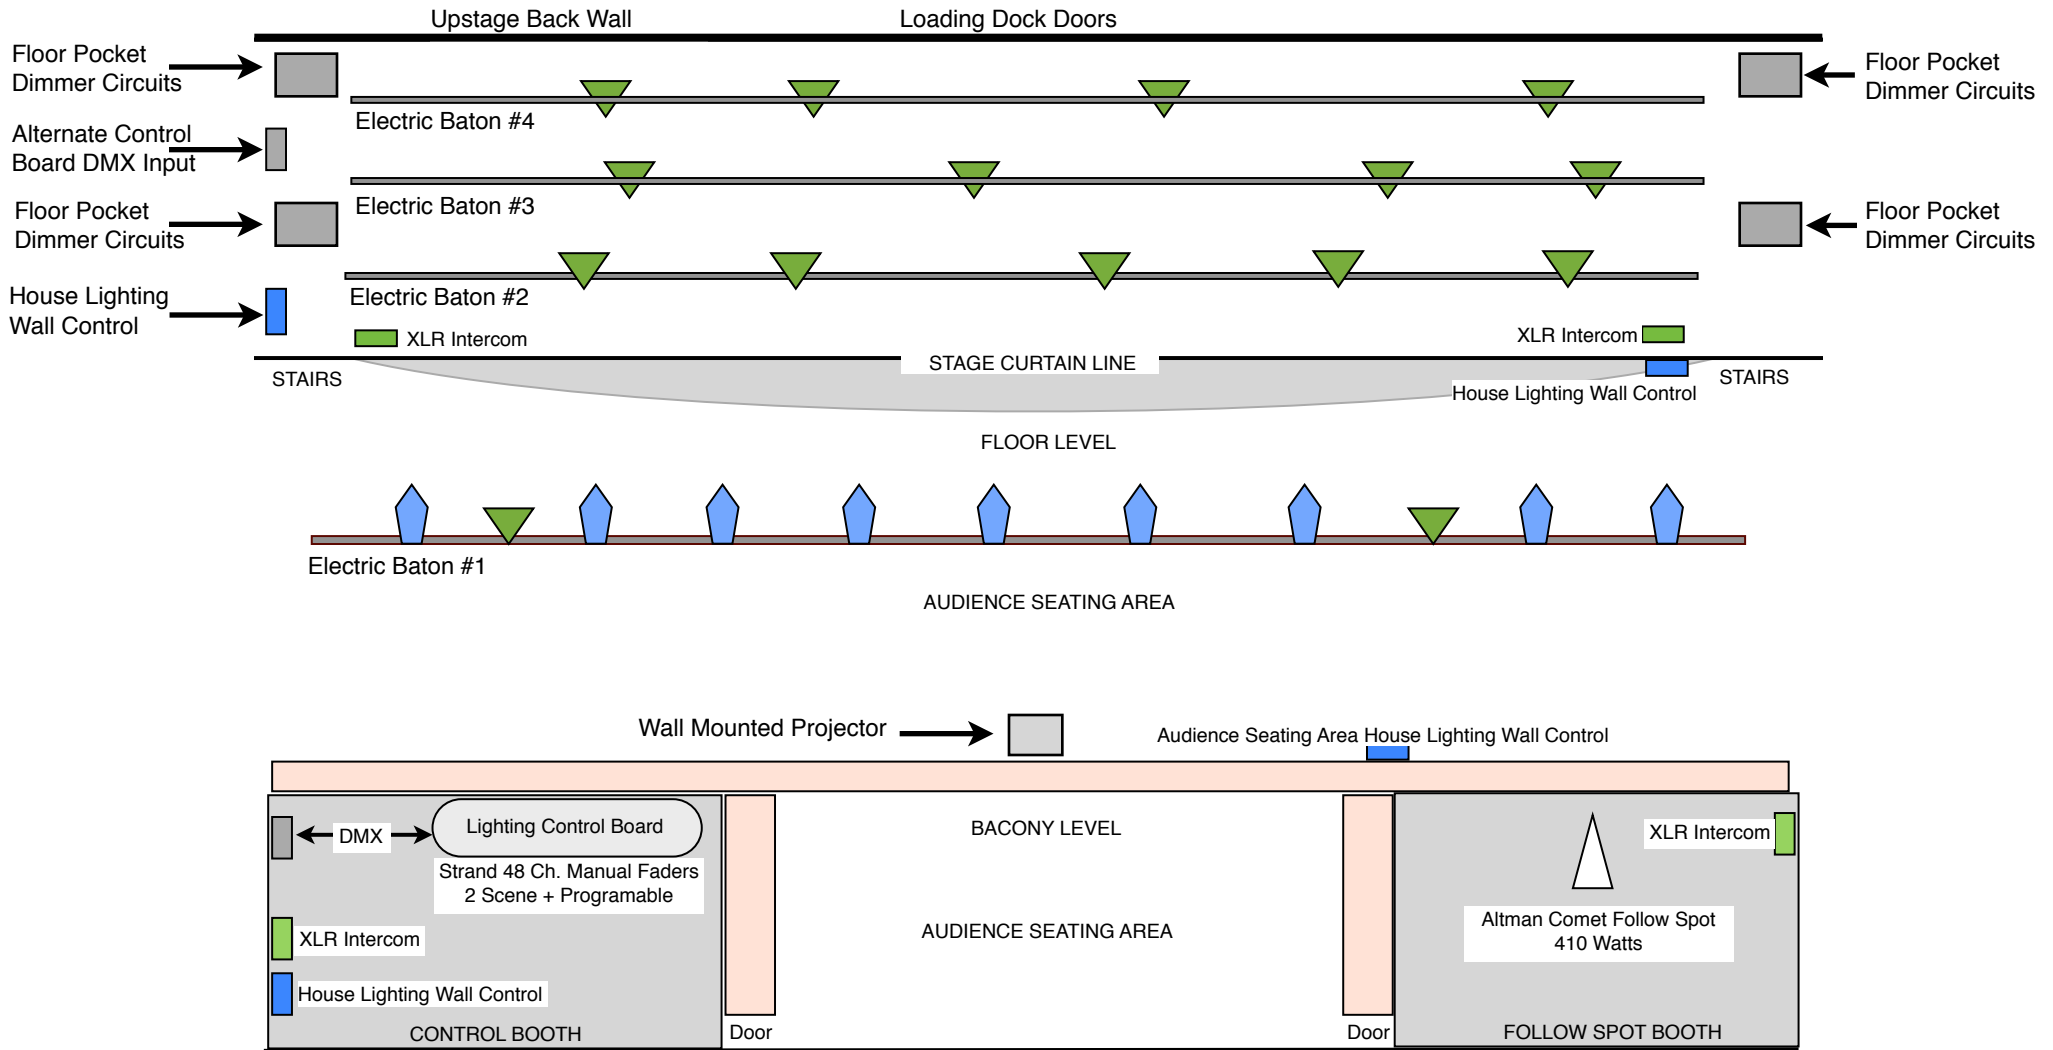

Star Hall - Lighting Diagram - Plan View

FIXTURE LEGEND

-  = 750 W Ellipsoidal
-  = 500 W 6" Fresnel

NOTES:

- Ellipsoidal Fixtures are Altman & Source Four - Typically 19 Degree Lens
- Variable Quantities of Fixtures Available - Approx. 12 x Ellipsoidal & 18 x Fresnel
- Electric Batons are Distributed Circuits #01 - #39
- House Lights are Circuits #40 - #44 Dedicated
- Floor Pocket Circuits are #45 - #48
- Dimmer Packs (2) are Strand CD80 - 12 Channel - 2.4 K