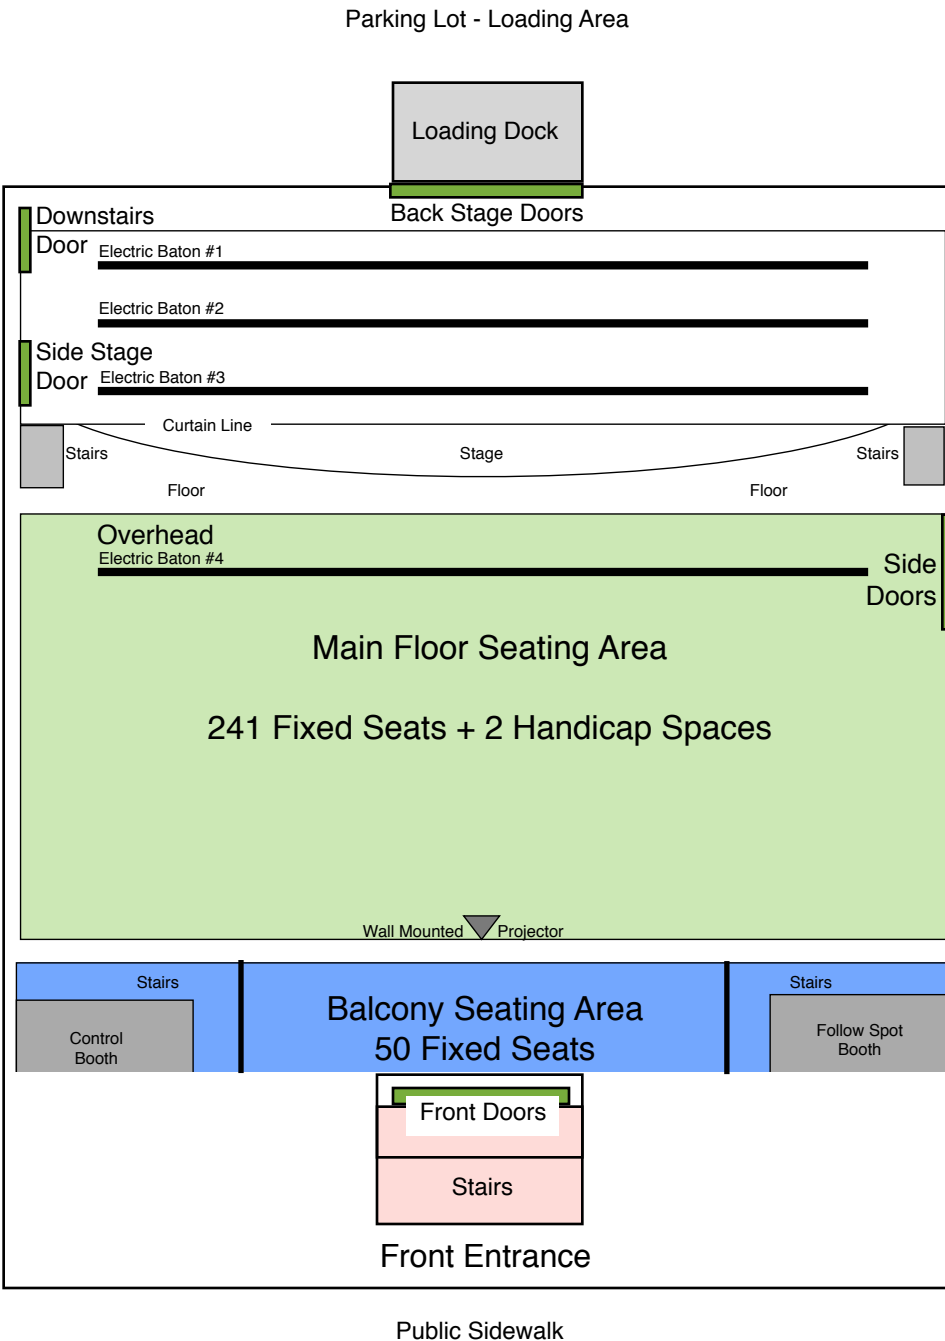

# Star Hall - Seating Diagram

Seating Capacity 291  
+ 2 Handicap Spaces

View From Center Stage

Star Hall  
159 East Center Street  
Moab UT 84532  
Phone 435-259-1314