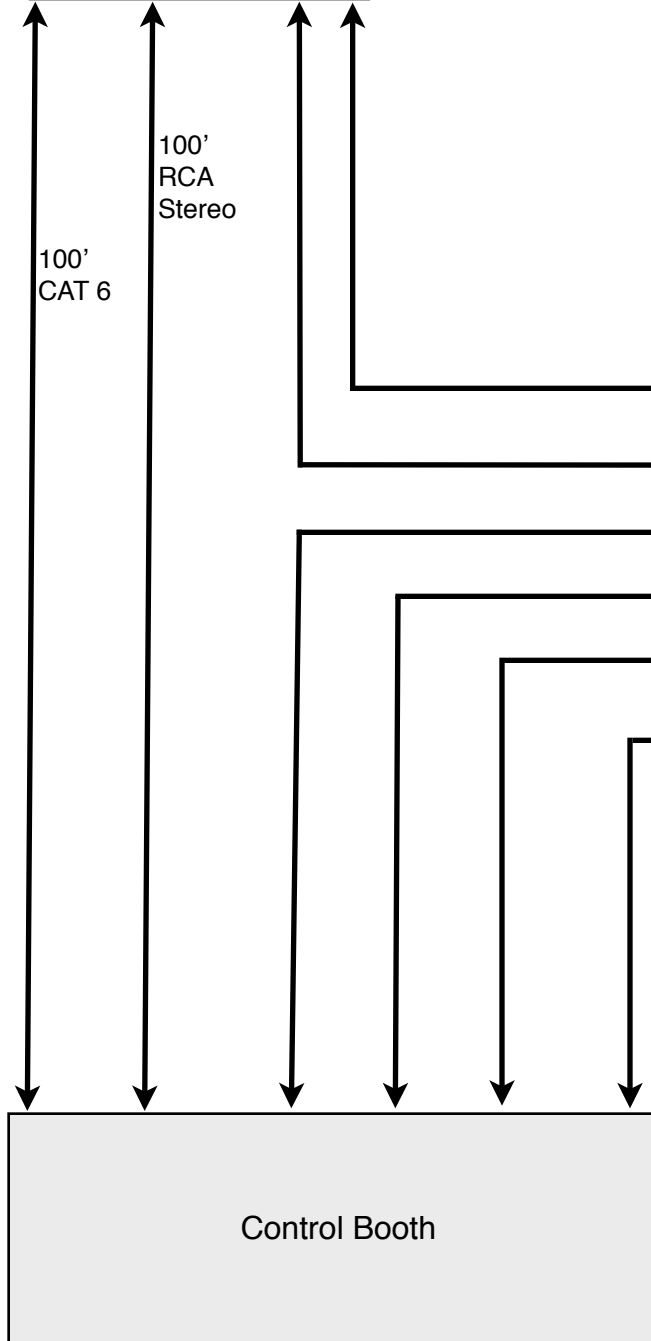

Podium J-Box

Center Stage Floor Level J-Box
1/4" Female Mono Left & Right Audio Outputs for Portable Stage Speakers
Wiring to Control Booth via above ceiling conduit

Control Booth

Projector

100'
CAT 6

100'
RCA
Stereo

100' CAT 6

100' VGA

50' CAT 6

50' S-Video

50' VGA

50' RGB

DATE: 12/09/16
VENUE: Star Hall Moab UT
PROJECT: A/V Systems Upgrade
DOCUMENT: Data Wiring Diagram - Not to Scale
Drawing by Miso Tunks misomediastudios.com